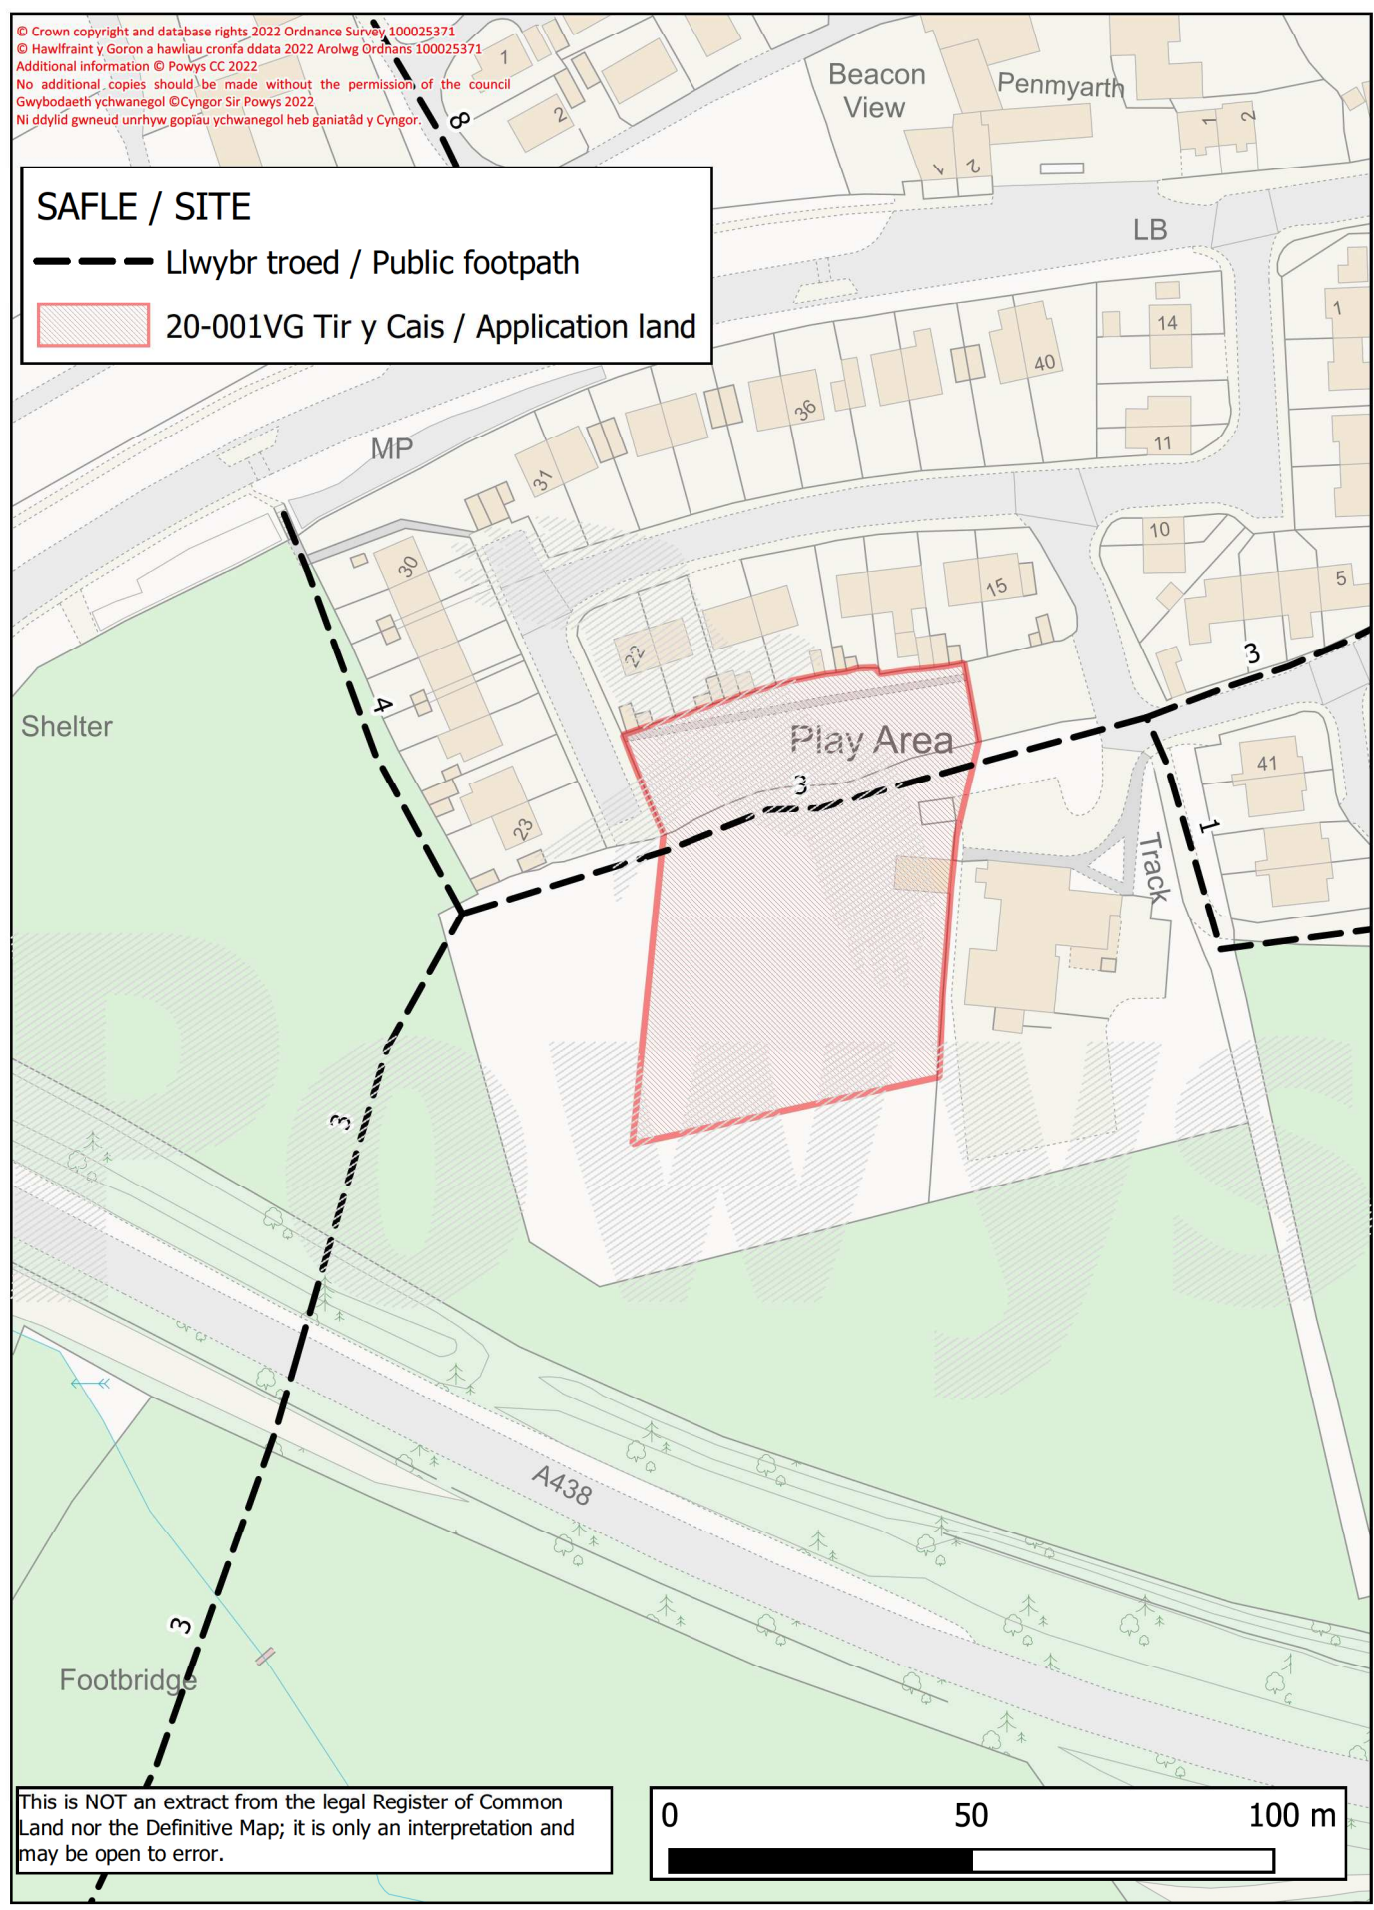

© Crown copyright and database rights 2022 Ordnance Survey 100025371
© Hawlfraint y Goron a hawliau cronfa ddata 2022 Arolwg Ordnans 100025371
Additional information © Powys CC 2022
No additional copies should be made without the permission of the council
Gwybodaeth ychwanegol © Cyngor Sir Powys 2022
Ni ddylid gwneud unrhyw gopiâu ychwanegol heb ganiatâd y Cyngor.

SAFLE / SITE

--- Llwybr troed / Public footpath

 20-001VG Tir y Cais / Application land

This is NOT an extract from the legal Register of Common Land nor the Definitive Map; it is only an interpretation and may be open to error.